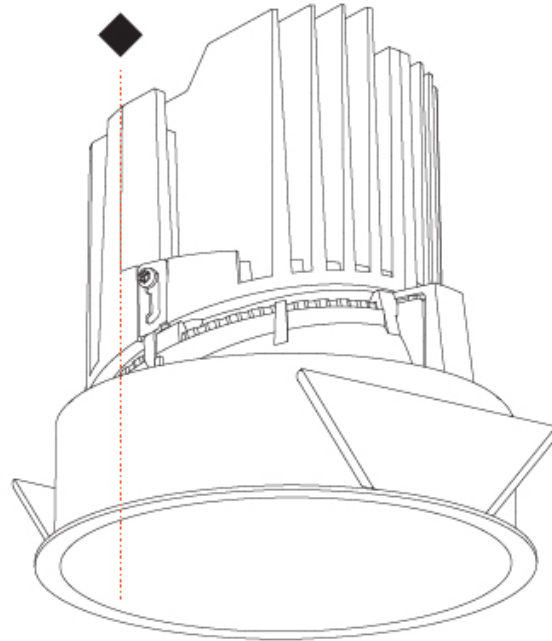

BIONIQ ROUND DEEP RECESSED

A35278-

PROJECT

TYPE

SPECIFIER

QUANTITY

DATE